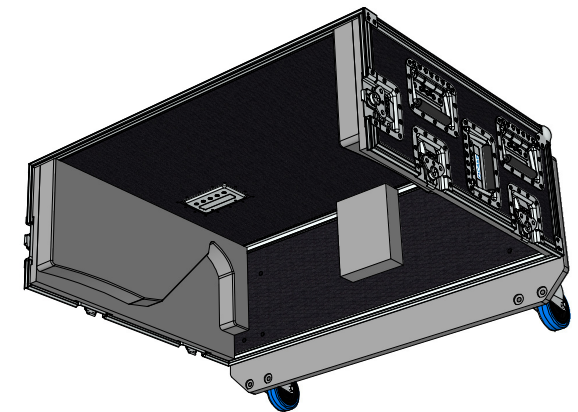

B - B

Scale 1:12	TC Allen&Heath C3500, Doghouse + Wheels, Split-Lid Reference number: 902-01038	Date 25/01/2021
A4		
Bulldog Diamond	Dcase	
	Paddevijverstraat 67a 8900 IEPER	www.dcase.be
		Author Thomas Wyffels