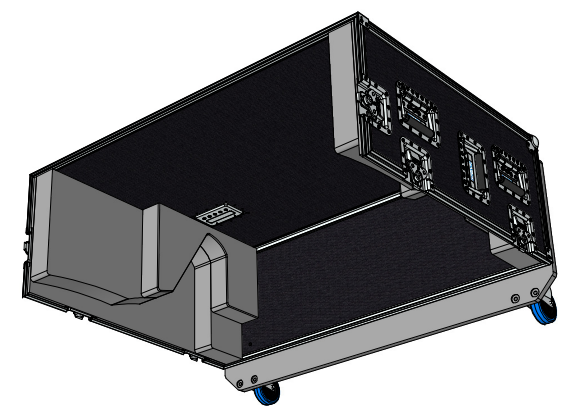

B - B

Scale 1:15	TC Allen&Heath S5000, Doghouse + Wheels, Split-Lid		Date 22/01/2021
A4	Reference number: 902-01118		
Bulldog Diamond	Dcase		
	Paddevijverstraat 67a	8900 IEPER	www.dcase.be
			Author Thomas Wyffels