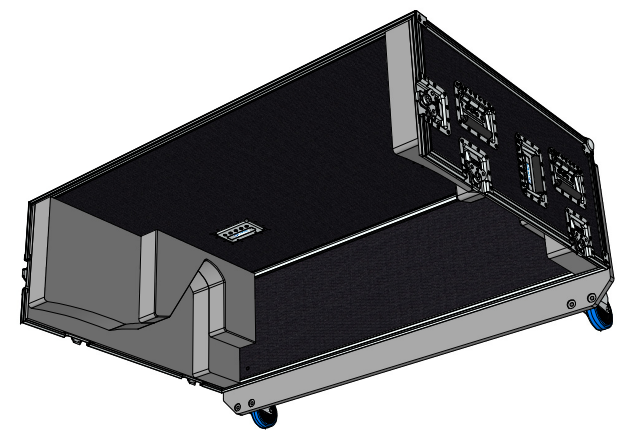

B - B

Scale 1:15	TC Allen&Heath S7000, Doghouse + Wheels, Split-Lid		Date 22/01/2020
A4	Reference number: 902-01128		
Bulldog Diamond	Dcase		
	Paddevijverstraat 67a	8900 IEPER	www.dcase.be
			Author Thomas Wyffels