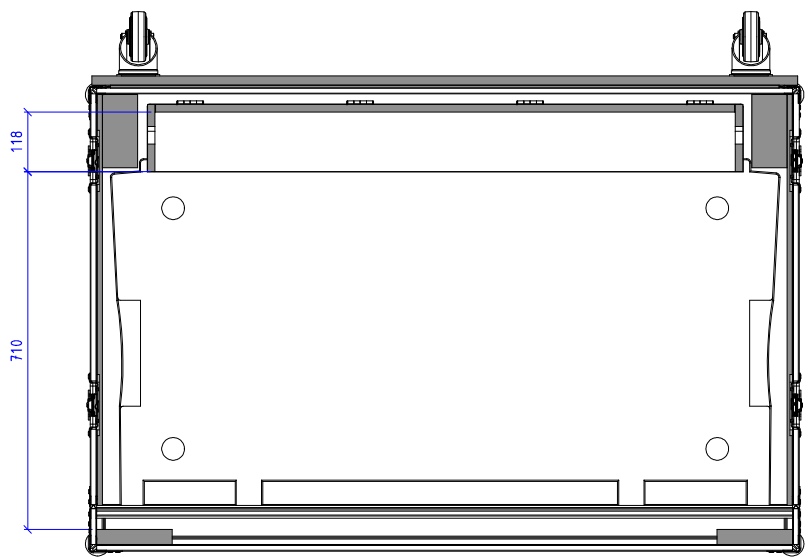

B - B

Scale 1:15	TC Allen&Heath S7000, Doghouse + Wheels, Split-Lid		Date 22/01/2020
A4	Reference number: 902-01128		
Bulldog Diamond	Dcase		
	Paddevijverstraat 67a	8900 IEPER	www.dcase.be
			Author Thomas Wyffels