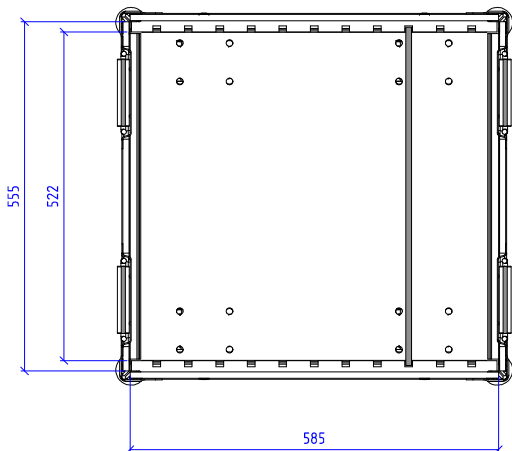

A - A

One divider included.  
Choice between standard or tray compatible height.

Scale 1:12	<b>TC + Dividers 630x600x815</b> Reference number: 610-06380	Date 30/12/2019
A4		
Bulldog Diamond	DCase	
<b>DCASE</b>	Paddevijverstraat 67a 8900 IEPER www.dcase.be	Units: mm Author Thomas Wyffels