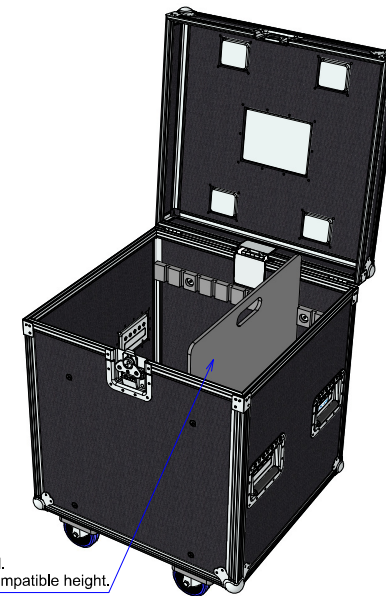

A - A

One divider included.  
Choice between standard or tray compatible height.

Scale 1:12	<b>TC + Dividers 630x600x815</b> Reference number: 610-06380	Date 30/12/2019
A4		
Bulldog Diamond	DCase	
<b>DCASE</b>	Paddevijverstraat 67a 8900 IEPER www.dcase.be	Units: mm Author Thomas Wyffels