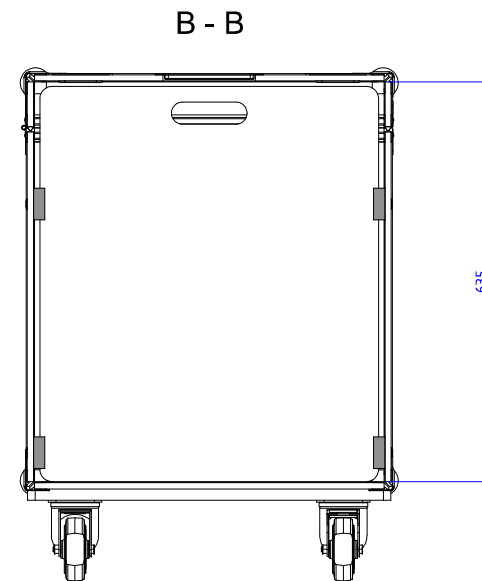

A - A

One divider included.  
Choice between standard or tray compatible height.

Scale 1:12	<b>TC + Dividers 630x600x815</b> Reference number: 610-06380	Date 30/12/2019
A4		
Bulldog Diamond	DCase	
<b>DCASE</b>	Paddevijverstraat 67a 8900 IEPER www.dcase.be	Units: mm Author Thomas Wyffels